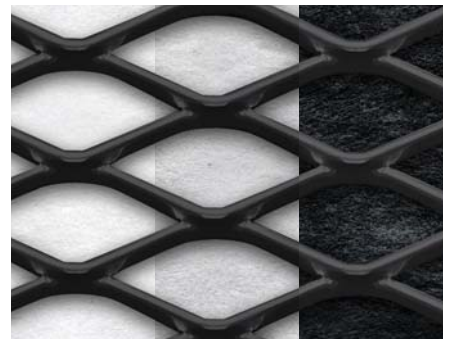

SQUARELINE® Metal Ceiling Tiles Pattern Information

■ **SQUARELINE Standard**
Chrome Metal with White, Light Grey
or Black Fleece Backer

■ **SQUARELINE Standard**
White Metal with White, Light Grey
or Black Fleece Backer

■ **SQUARELINE Standard**
Black Metal with White, Light Grey
or Black Fleece Backer

■ **SQUARELINE Medium**
Chrome Metal with White, Light Grey
or Black Fleece Backer

■ **SQUARELINE Medium**
White Metal with White, Light Grey
or Black Fleece Backer

■ **SQUARELINE Medium**
Black Metal with White, Light Grey
or Black Fleece Backer

■ **SQUARELINE Ultra**
Chrome Metal with White, Light Grey
or Black Fleece Backer

■ **SQUARELINE Ultra**
White Metal with White, Light Grey
or Black Fleece Backer

■ **SQUARELINE Ultra**
Black Metal with White, Light Grey
or Black Fleece Backer

Colors do not necessarily reflect the actual color of the product. For product samples, call or e-mail us.