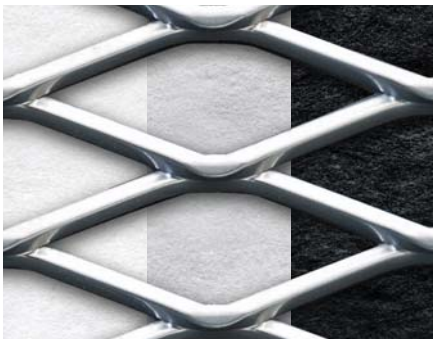

SQUARELINE® Metal Ceiling Tiles Pattern Information

■ **SQUARELINE Standard**
Chrome Metal with White, Light Grey
or Black Fleece Backer

■ **SQUARELINE Standard**
White Metal with White, Light Grey
or Black Fleece Backer

■ **SQUARELINE Standard**
Black Metal with White, Light Grey
or Black Fleece Backer

■ **SQUARELINE Medium**
Chrome Metal with White, Light Grey
or Black Fleece Backer

■ **SQUARELINE Medium**
White Metal with White, Light Grey
or Black Fleece Backer

■ **SQUARELINE Medium**
Black Metal with White, Light Grey
or Black Fleece Backer

■ **SQUARELINE Ultra**
Chrome Metal with White, Light Grey
or Black Fleece Backer

■ **SQUARELINE Ultra**
White Metal with White, Light Grey
or Black Fleece Backer

■ **SQUARELINE Ultra**
Black Metal with White, Light Grey
or Black Fleece Backer

Colors do not necessarily reflect the actual color of the product. For product samples, call or e-mail us.