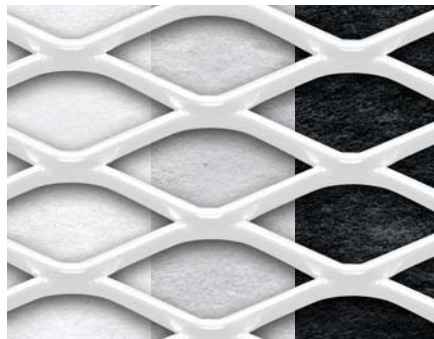

SQUARELINE® Metal Ceiling Tiles Pattern Information

■ **SQUARELINE Standard**
Chrome Metal with White, Light Grey
or Black Fleece Backer

■ **SQUARELINE Standard**
White Metal with White, Light Grey
or Black Fleece Backer

■ **SQUARELINE Standard**
Black Metal with White, Light Grey
or Black Fleece Backer

■ **SQUARELINE Medium**
Chrome Metal with White, Light Grey
or Black Fleece Backer

■ **SQUARELINE Medium**
White Metal with White, Light Grey
or Black Fleece Backer

■ **SQUARELINE Medium**
Black Metal with White, Light Grey
or Black Fleece Backer

■ **SQUARELINE Ultra**
Chrome Metal with White, Light Grey
or Black Fleece Backer

■ **SQUARELINE Ultra**
White Metal with White, Light Grey
or Black Fleece Backer

■ **SQUARELINE Ultra**
Black Metal with White, Light Grey
or Black Fleece Backer

Colors do not necessarily reflect the actual color of the product. For product samples, call or e-mail us.