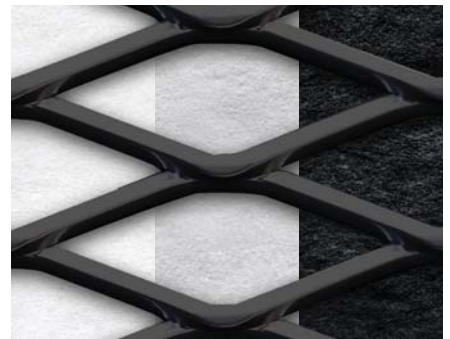

SQUARELINE® Metal Ceiling Tiles Pattern Information

■ **SQUARELINE Standard**
Chrome Metal with White, Light Grey
or Black Fleece Backer

■ **SQUARELINE Standard**
White Metal with White, Light Grey
or Black Fleece Backer

■ **SQUARELINE Standard**
Black Metal with White, Light Grey
or Black Fleece Backer

■ **SQUARELINE Medium**
Chrome Metal with White, Light Grey
or Black Fleece Backer

■ **SQUARELINE Medium**
White Metal with White, Light Grey
or Black Fleece Backer

■ **SQUARELINE Medium**
Black Metal with White, Light Grey
or Black Fleece Backer

■ **SQUARELINE Ultra**
Chrome Metal with White, Light Grey
or Black Fleece Backer

■ **SQUARELINE Ultra**
White Metal with White, Light Grey
or Black Fleece Backer

■ **SQUARELINE Ultra**
Black Metal with White, Light Grey
or Black Fleece Backer

Colors do not necessarily reflect the actual color of the product. For product samples, call or e-mail us.