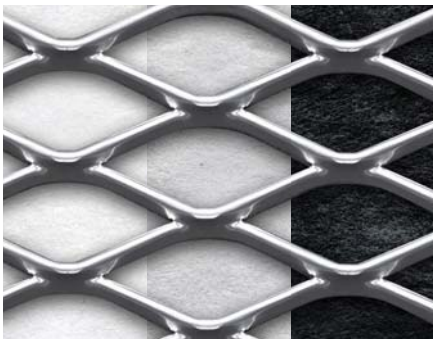

SQUARELINE® Metal Ceiling Tiles Pattern Information

■ **SQUARELINE Standard**
Chrome Metal with White, Light Grey
or Black Fleece Backer

■ **SQUARELINE Standard**
White Metal with White, Light Grey
or Black Fleece Backer

■ **SQUARELINE Standard**
Black Metal with White, Light Grey
or Black Fleece Backer

■ **SQUARELINE Medium**
Chrome Metal with White, Light Grey
or Black Fleece Backer

■ **SQUARELINE Medium**
White Metal with White, Light Grey
or Black Fleece Backer

■ **SQUARELINE Medium**
Black Metal with White, Light Grey
or Black Fleece Backer

■ **SQUARELINE Ultra**
Chrome Metal with White, Light Grey
or Black Fleece Backer

■ **SQUARELINE Ultra**
White Metal with White, Light Grey
or Black Fleece Backer

■ **SQUARELINE Ultra**
Black Metal with White, Light Grey
or Black Fleece Backer

Colors do not necessarily reflect the actual color of the product. For product samples, call or e-mail us.