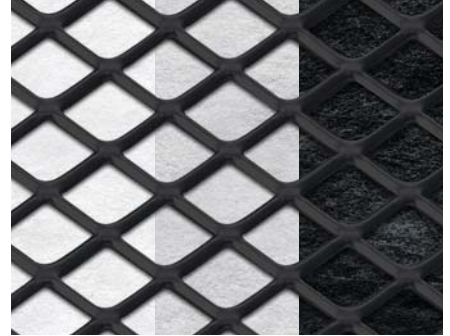

SQUARELINE® Metal Ceiling Tiles Pattern Information

■ **SQUARELINE Standard**
Chrome Metal with White, Light Grey
or Black Fleece Backer

■ **SQUARELINE Standard**
White Metal with White, Light Grey
or Black Fleece Backer

■ **SQUARELINE Standard**
Black Metal with White, Light Grey
or Black Fleece Backer

■ **SQUARELINE Medium**
Chrome Metal with White, Light Grey
or Black Fleece Backer

■ **SQUARELINE Medium**
White Metal with White, Light Grey
or Black Fleece Backer

■ **SQUARELINE Medium**
Black Metal with White, Light Grey
or Black Fleece Backer

■ **SQUARELINE Ultra**
Chrome Metal with White, Light Grey
or Black Fleece Backer

■ **SQUARELINE Ultra**
White Metal with White, Light Grey
or Black Fleece Backer

■ **SQUARELINE Ultra**
Black Metal with White, Light Grey
or Black Fleece Backer

Colors do not necessarily reflect the actual color of the product. For product samples, call or e-mail us.