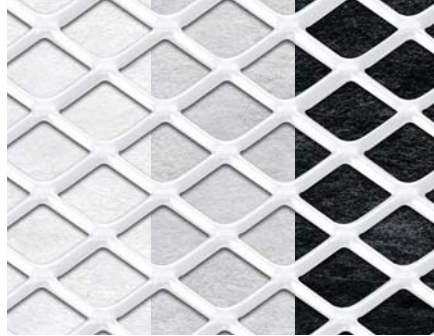

SQUARELINE® Metal Ceiling Tiles Pattern Information

■ **SQUARELINE Standard**
Chrome Metal with White, Light Grey
or Black Fleece Backer

■ **SQUARELINE Standard**
White Metal with White, Light Grey
or Black Fleece Backer

■ **SQUARELINE Standard**
Black Metal with White, Light Grey
or Black Fleece Backer

■ **SQUARELINE Medium**
Chrome Metal with White, Light Grey
or Black Fleece Backer

■ **SQUARELINE Medium**
White Metal with White, Light Grey
or Black Fleece Backer

■ **SQUARELINE Medium**
Black Metal with White, Light Grey
or Black Fleece Backer

■ **SQUARELINE Ultra**
Chrome Metal with White, Light Grey
or Black Fleece Backer

■ **SQUARELINE Ultra**
White Metal with White, Light Grey
or Black Fleece Backer

■ **SQUARELINE Ultra**
Black Metal with White, Light Grey
or Black Fleece Backer

Colors do not necessarily reflect the actual color of the product. For product samples, call or e-mail us.