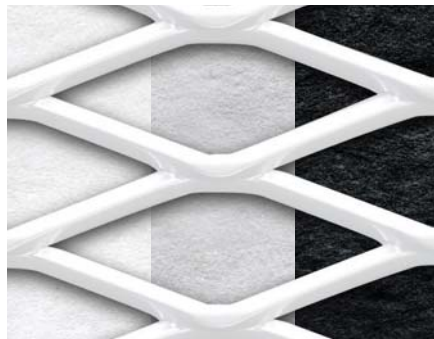

SQUARELINE® Metal Ceiling Tiles Pattern Information

■ **SQUARELINE Standard**
Chrome Metal with White, Light Grey
or Black Fleece Backer

■ **SQUARELINE Standard**
White Metal with White, Light Grey
or Black Fleece Backer

■ **SQUARELINE Standard**
Black Metal with White, Light Grey
or Black Fleece Backer

■ **SQUARELINE Medium**
Chrome Metal with White, Light Grey
or Black Fleece Backer

■ **SQUARELINE Medium**
White Metal with White, Light Grey
or Black Fleece Backer

■ **SQUARELINE Medium**
Black Metal with White, Light Grey
or Black Fleece Backer

■ **SQUARELINE Ultra**
Chrome Metal with White, Light Grey
or Black Fleece Backer

■ **SQUARELINE Ultra**
White Metal with White, Light Grey
or Black Fleece Backer

■ **SQUARELINE Ultra**
Black Metal with White, Light Grey
or Black Fleece Backer

Colors do not necessarily reflect the actual color of the product. For product samples, call or e-mail us.